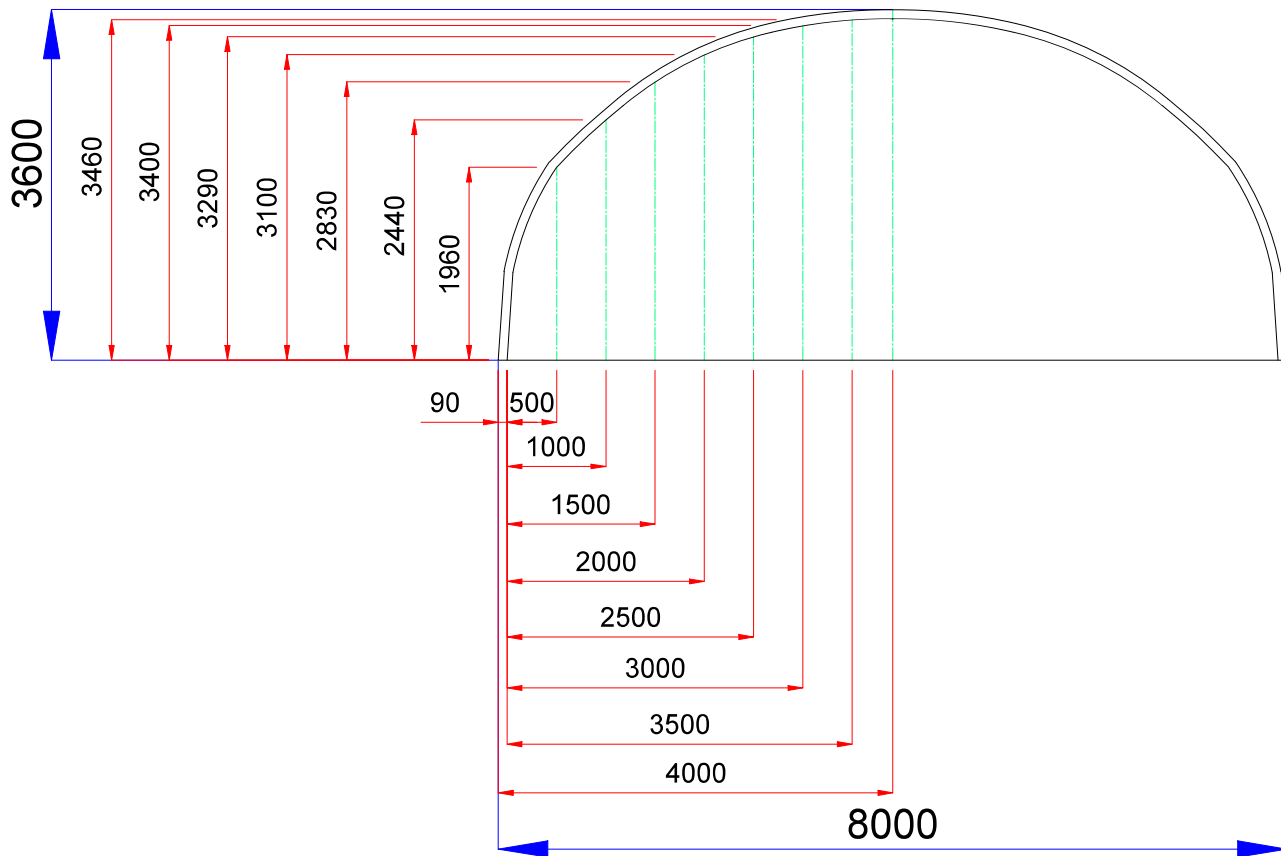

Dimensions

Dimensions (in mm, red on the inside, blue on the outside)

Developed vault

12.05 m

Length

Minimum 6 m, by request extendable by the selected space between arches