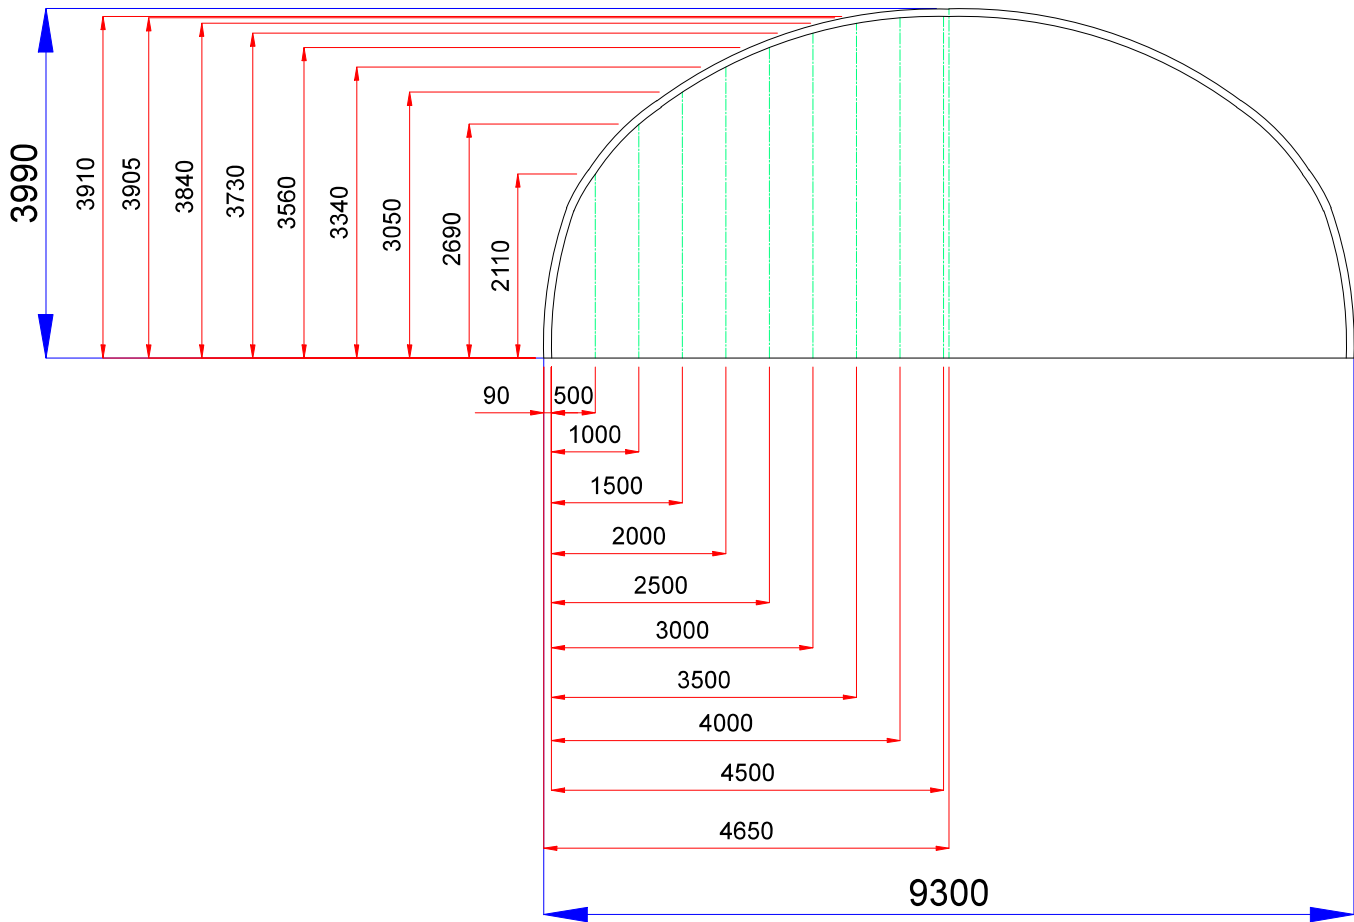

Dimensions

Dimensions (in mm, red on the inside, blue on the outside)

Developed vault

13.74 m

Length

Minimum 6 m, by request extendable by the selected space between arches